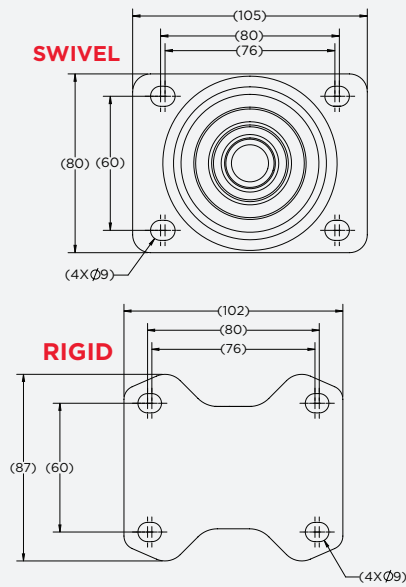

APPLICATIONS

Road Cases

Utility Carts

Dollies

Sensitive Equipment

Display Units

Food Service Carts

3", 4", & 5" TOP PLATE

6" & 8" TOP PLATE

Part Number	Wheel Size	Description	Capacity	Top Plate	Bolt Pattern	Load Height
E322RB	3"x1 1/4"	Swivel	220 lbs.	3 1/8" x 4 1/8"	2 3/8" x 3 1/8"	4 1/8"
E322RB-SWB	3"x1 1/4"	Swivel w/ Total Lock Brake	220 lbs.	3 1/8" x 4 1/8"	2 3/8" x 3 1/8"	4 1/8"
E329RB	3"x1 1/4"	Rigid	220 lbs.	3 3/4" x 4"	2 3/8" x 3 1/8"	4 1/8"
E422RB	4"x1 1/4"	Swivel	330 lbs.	3 1/8" x 4 1/8"	2 3/8" x 3 1/8"	5"
E422RB-SWB	4"x1 1/4"	Swivel w/ Total Lock Brake	330 lbs.	3 1/8" x 4 1/8"	2 3/8" x 3 1/8"	5"
E429RB	4"x1 1/4"	Rigid	330 lbs.	3 3/4" x 4"	2 3/8" x 3 1/8"	5"
E522RB	5"x1 1/4"	Swivel	440 lbs.	3 1/8" x 4 1/8"	2 3/8" x 3 1/8"	6 1/8"
E522RB-SWB	5"x1 1/4"	Swivel w/ Total Lock Brake	440 lbs.	3 1/8" x 4 1/8"	2 3/8" x 3 1/8"	6 1/8"
E529RB	5"x1 1/4"	Rigid	440 lbs.	3 3/4" x 4"	2 3/8" x 3 1/8"	6 1/8"
E622RB	6"x1 7/8"	Swivel	660 lbs.	4 3/8" x 5 5/16"	3" x 4 1/8"	7 1/4"
E622RB-SWB	6"x1 7/8"	Swivel w/ Total Lock Brake	660 lbs.	4 3/8" x 5 5/16"	3" x 4 1/8"	7 1/4"
E629RB	6"x1 7/8"	Rigid	660 lbs.	4 1/2" x 5 5/16"	3" x 4 1/8"	7 1/4"
E822RB	8"x1 7/8"	Swivel	770 lbs.	4 3/8" x 5 5/16"	3" x 4 1/8"	9 1/4"
E822RB-SWB	8"x1 7/8"	Swivel w/ Total Lock Brake	770 lbs.	4 3/8" x 5 5/16"	3" x 4 1/8"	9 1/4"
E829RB	8"x1 7/8"	Rigid	770 lbs.	4 1/2" x 5 5/16"	3" x 4 1/8"	9 1/4"