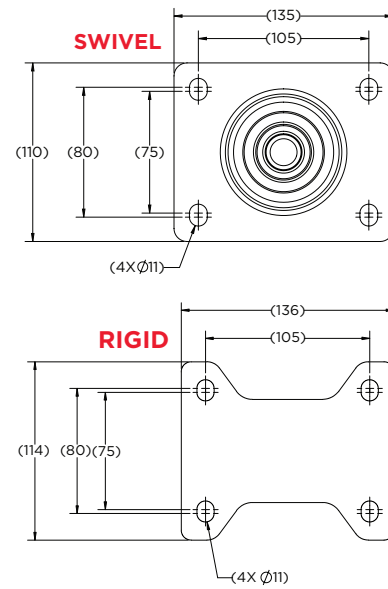

APPLICATIONS

Road Cases

Utility Carts

Dollies

Sensitive Equipment

Display Units

Food Service Carts

3", 4", & 5" TOP PLATE

6" & 8" TOP PLATE

Part Number	Wheel Size	Description	Capacity	Top Plate	Bolt Pattern	Load Height
E322RB	3"x1 1/4"	Swivel	220 lbs.	3 1/8" x 4 1/8"	2 3/8" x 3 1/8"	4 1/8"
E322RB-SWB	3"x1 1/4"	Swivel w/ Total Lock Brake	220 lbs.	3 1/8" x 4 1/8"	2 3/8" x 3 1/8"	4 1/8"
E329RB	3"x1 1/4"	Rigid	220 lbs.	3 3/4" x 4"	2 3/8" x 3 1/8"	4 1/8"
E422RB	4"x1 1/4"	Swivel	330 lbs.	3 1/8" x 4 1/8"	2 3/8" x 3 1/8"	5"
E422RB-SWB	4"x1 1/4"	Swivel w/ Total Lock Brake	330 lbs.	3 1/8" x 4 1/8"	2 3/8" x 3 1/8"	5"
E429RB	4"x1 1/4"	Rigid	330 lbs.	3 3/4" x 4"	2 3/8" x 3 1/8"	5"
E522RB	5"x1 1/4"	Swivel	440 lbs.	3 1/8" x 4 1/8"	2 3/8" x 3 1/8"	6 1/8"
E522RB-SWB	5"x1 1/4"	Swivel w/ Total Lock Brake	440 lbs.	3 1/8" x 4 1/8"	2 3/8" x 3 1/8"	6 1/8"
E529RB	5"x1 1/4"	Rigid	440 lbs.	3 3/4" x 4"	2 3/8" x 3 1/8"	6 1/8"
E622RB	6"x1 7/8"	Swivel	660 lbs.	4 3/8" x 5 5/16"	3" x 4 1/8"	7 1/4"
E622RB-SWB	6"x1 7/8"	Swivel w/ Total Lock Brake	660 lbs.	4 3/8" x 5 5/16"	3" x 4 1/8"	7 1/4"
E629RB	6"x1 7/8"	Rigid	660 lbs.	4 1/2" x 5 5/16"	3" x 4 1/8"	7 1/4"
E822RB	8"x1 7/8"	Swivel	770 lbs.	4 3/8" x 5 5/16"	3" x 4 1/8"	9 1/4"
E822RB-SWB	8"x1 7/8"	Swivel w/ Total Lock Brake	770 lbs.	4 3/8" x 5 5/16"	3" x 4 1/8"	9 1/4"
E829RB	8"x1 7/8"	Rigid	770 lbs.	4 1/2" x 5 5/16"	3" x 4 1/8"	9 1/4"